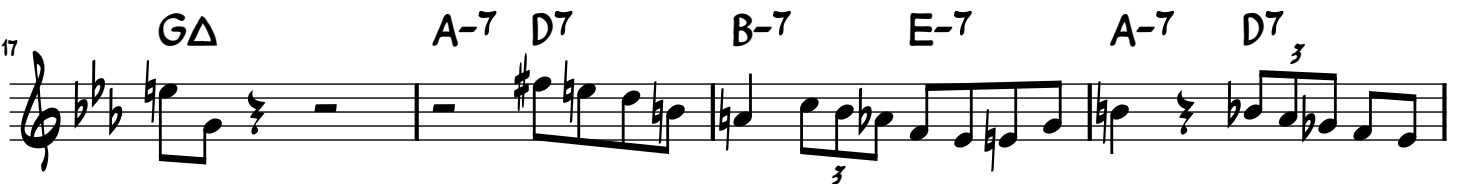

- George & Ira Gershwin © 1927

33 2 Eb6 E°

Musical staff 33-36: Treble clef, key signature of three flats (Bb, Eb, Ab). Measure 33: Eb6 chord, whole rest. Measure 34: quarter notes G4, Ab4, Bb4, C5. Measure 35: quarter notes D5, Eb5, E5, F5. Measure 36: quarter notes G5, Ab5, Bb5, C6. Trill on C6.

37 F-7 Bb7 G-7 C7 F-7 Bb7

Musical staff 37-40: Treble clef, key signature of three flats. Measure 37: quarter notes G4, Ab4, Bb4, C5. Measure 38: quarter notes D5, Eb5, E5, F5. Measure 39: quarter notes G5, Ab5, Bb5, C6. Measure 40: quarter notes D6, Eb6, E6, F6. Trill on F6.

57 Eb6 Gb°

Musical staff 57-60: Treble clef, key signature of three flats. Measure 57: quarter notes G4, Ab4, Bb4, C5. Measure 58: quarter notes D5, Eb5, E5, F5. Measure 59: quarter notes G5, Ab5, Bb5, C6. Measure 60: quarter notes D6, Eb6, E6, F6. Trill on F6.